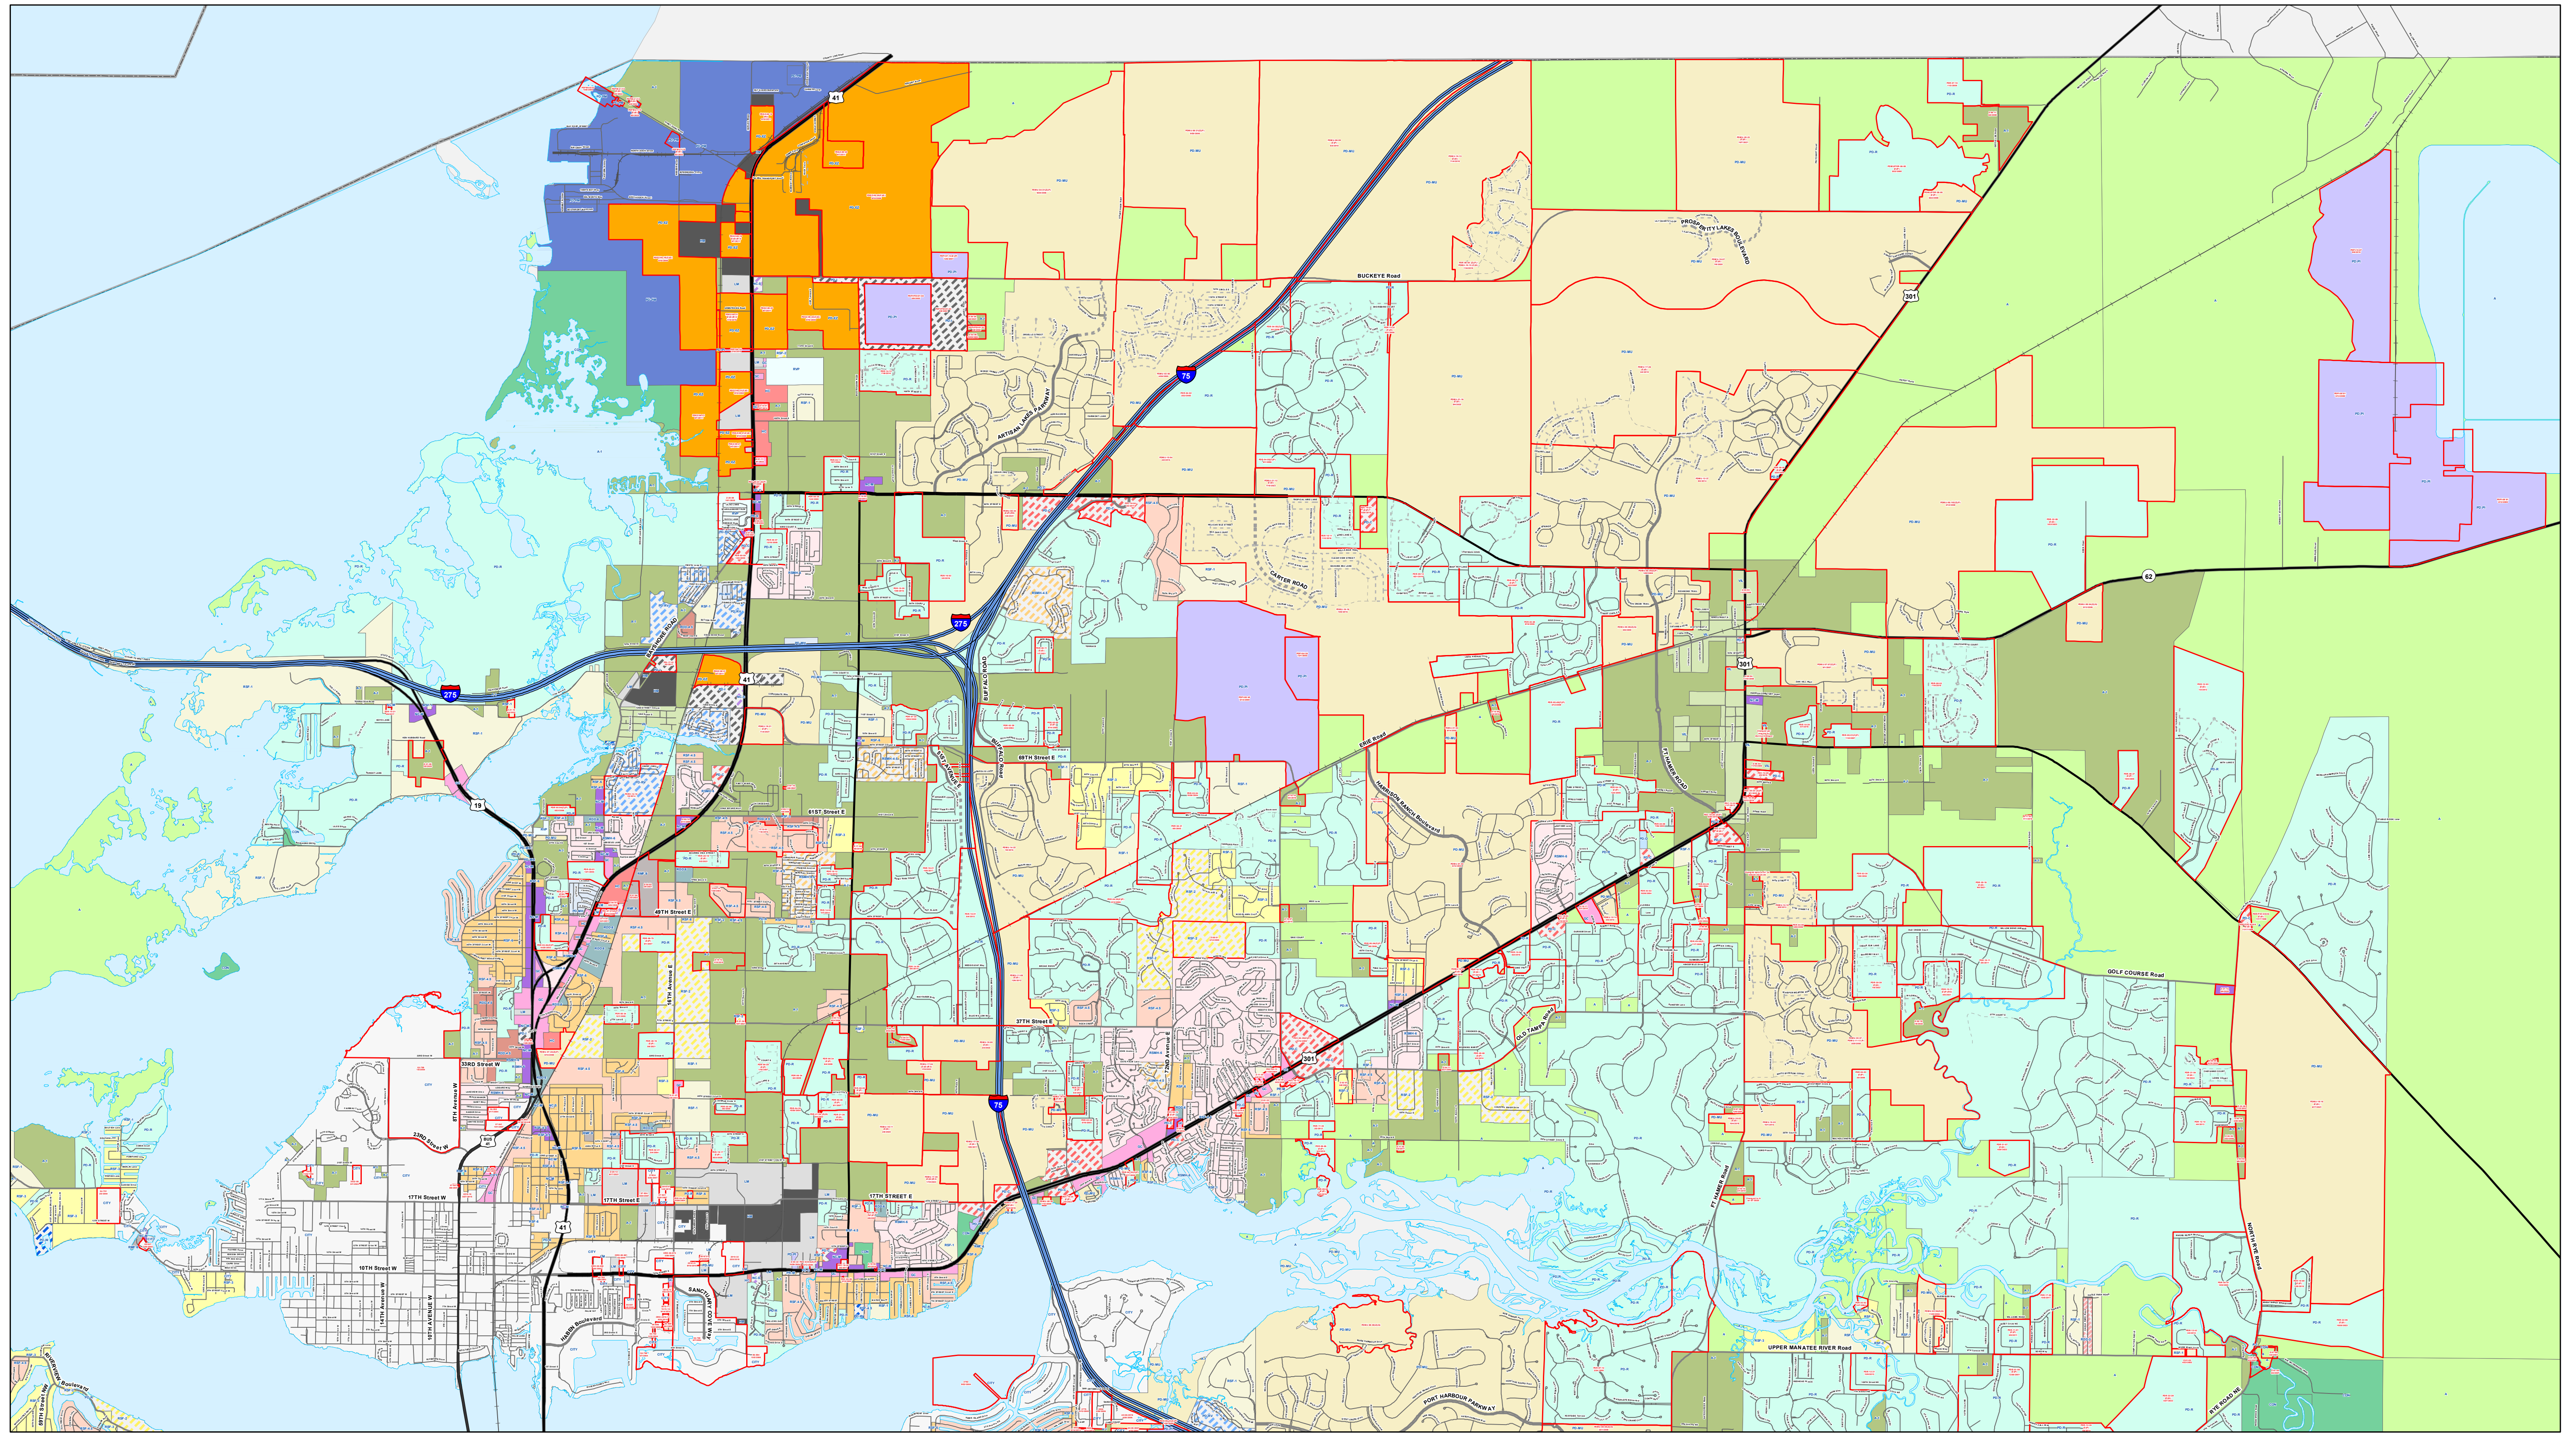

REZONES - NORTH COUNTY 2002 - 2023

 **REZONE BOUNDARY**
ORD. NUMBER
ORD. DATE

CURRENT FROM 2002 - SEPT. 2023

This map was developed by the Manatee County Geographic Information Systems Division. It is provided for general reference and is not warranted in any way. Errors from non-coincidence of features from different sources may exist. The Manatee County BOCC shall be held harmless for inappropriate or unintended uses of the information.